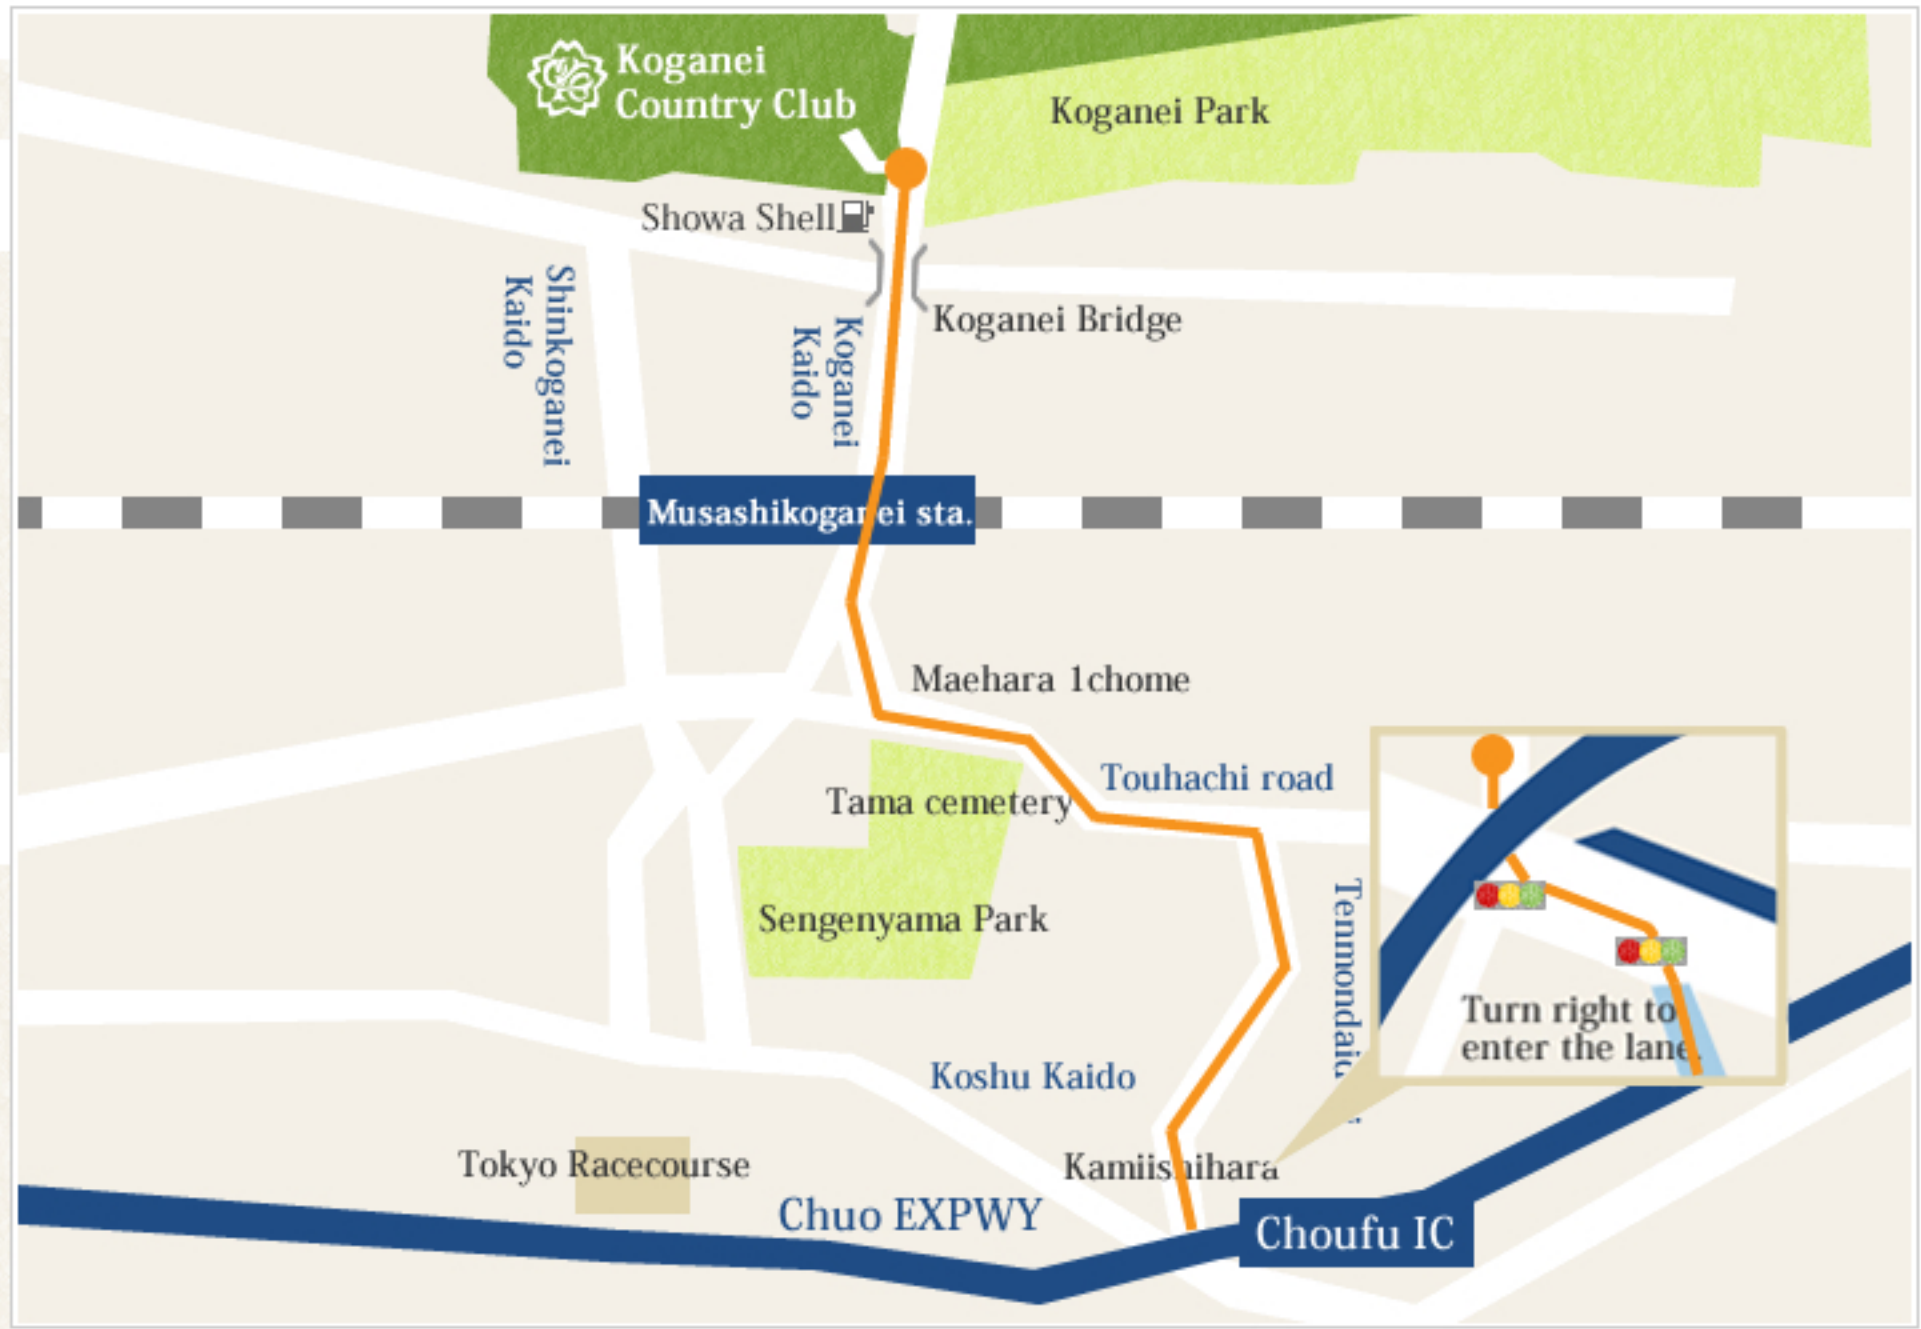


 Arriving by train

JR Chuo Line  
Musashikoganei sta.

Seibu Shinjuku Line  
Hanakoganei sta.

 Arriving by car

Chuo EXPWY  
Chofu IC

Kan-etsu EXPWY  
Tokorozawa IC

1. From Chofu IC on the Chuo Expressway, go along the Koshu Kaido towards Hachioji and turn right at the Kamiishihara intersection immediately.
2. Going north about 2.5km on the Tenmondai road and turn left the Tenmondai-kita intersection. Going toward 3km on Touhachi road to Kunitachi, turn right at the Maehara 1 chome intersection.
3. From Koganei Road go to Musashi-Koganei station, go past the Koganei Bridge intersection about 300m. You will see Koganei Country Club to the left.